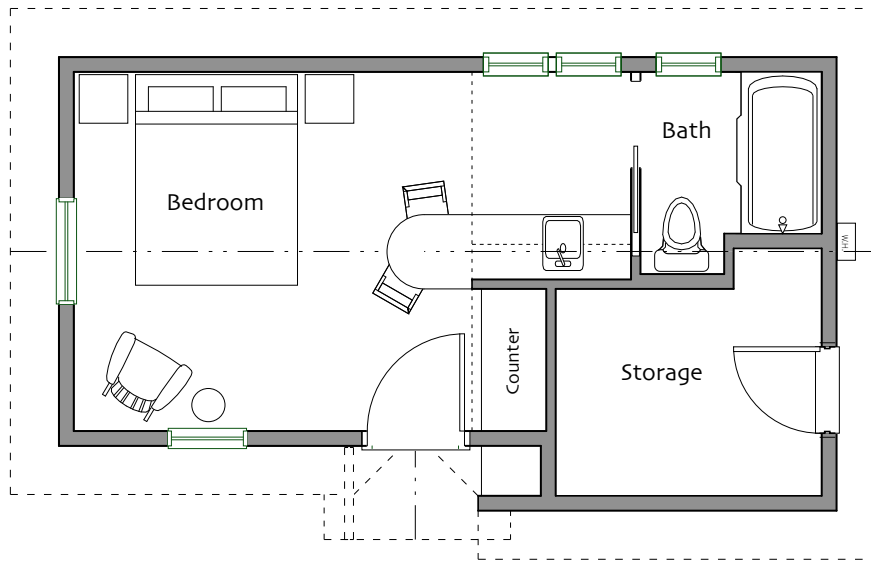

Dimensions

Bedroom 11' x 12'-3"
 Storage 8' x 6'-6"
 Kitchenette 6' x 4'-10"
 Bath full

Total Area: 307 sf
Footprint: 24' x 14'

© 2007 Ross Chapin Architects • Sizes are approximate / Plans are subject to change

Cottages and Small Houses

PO Box 230 • Langley, Washington 98260 • plans@rosschapin.com • www.rosschapin.com

**Blue Sky
Cabin**