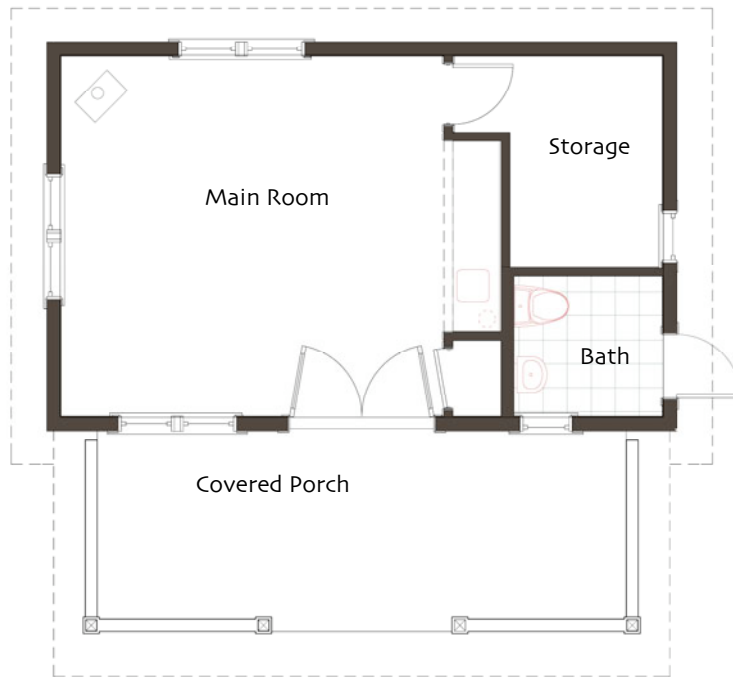

Main Room 18'-6" x 15'-1"
 Storage 8'-10" x 6'-4"
 Bath half

Total Area 416 sf

Front Porch 190 sf

**Footprint:
 (with porch)** 26' x 16'
 26' x 24'-7"

© Ross Chapin Architects • Sizes are approximate / Plans are subject to change