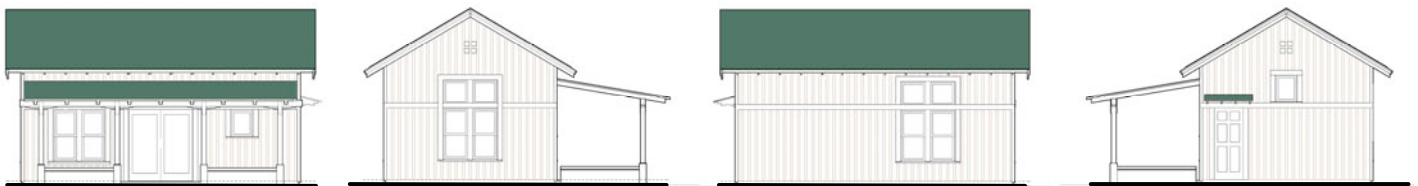

Main Room 18'-6" x 15'-1"
 Storage 8'-10" x 6'-4"
 Bath half

Total Area 416 sf

Front Porch 190 sf

**Footprint:
 (with porch)** 26' x 16'
 26' x 24'-7"

© Ross Chapin Architects • Sizes are approximate / Plans are subject to change